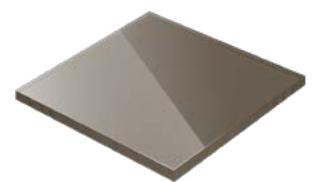

STONES

METALS

GLASS

Brunito

CARBON FIBER