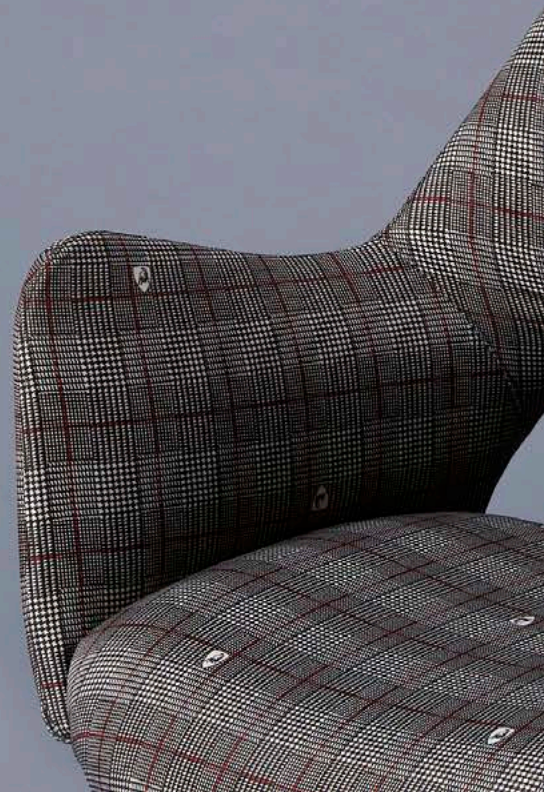

"In 1981, I started up my new Tonino Lamborghini Style and Accessories company. At the time I was assisting my father in the family group, but I felt the need to do something exclusively of my own, different from the world of engines I have always been interested in design and accessories. I really liked brands like Gucci and Hermès and I was inspired by them to create an activity with signature branded products. Just as Gucci was inspired by the equestrian world with iconic elements such as a bracket or a bite, I took inspiration from the bearing, the piston, the springs, the suspensions.

I've always loved products linked to mechanics and engineering. Thus, it was obvious for me that the first accessory that I realized was a watch. And this is the reason why in each product I create there is a special detail that recalls my family mechanical and automotive heritage. Uncompromising spirit, Italian ingenuity and design - together with the timeless legend of a brand recognized throughout the globe. I hope my clientele understands my personal vision behind all my branded products: to spread the passion and spirit of Italy with unique and distinctive products, inspired by Italian industrial design and the Lamborghini family mechanical heritage".

Tonino Lamborghini