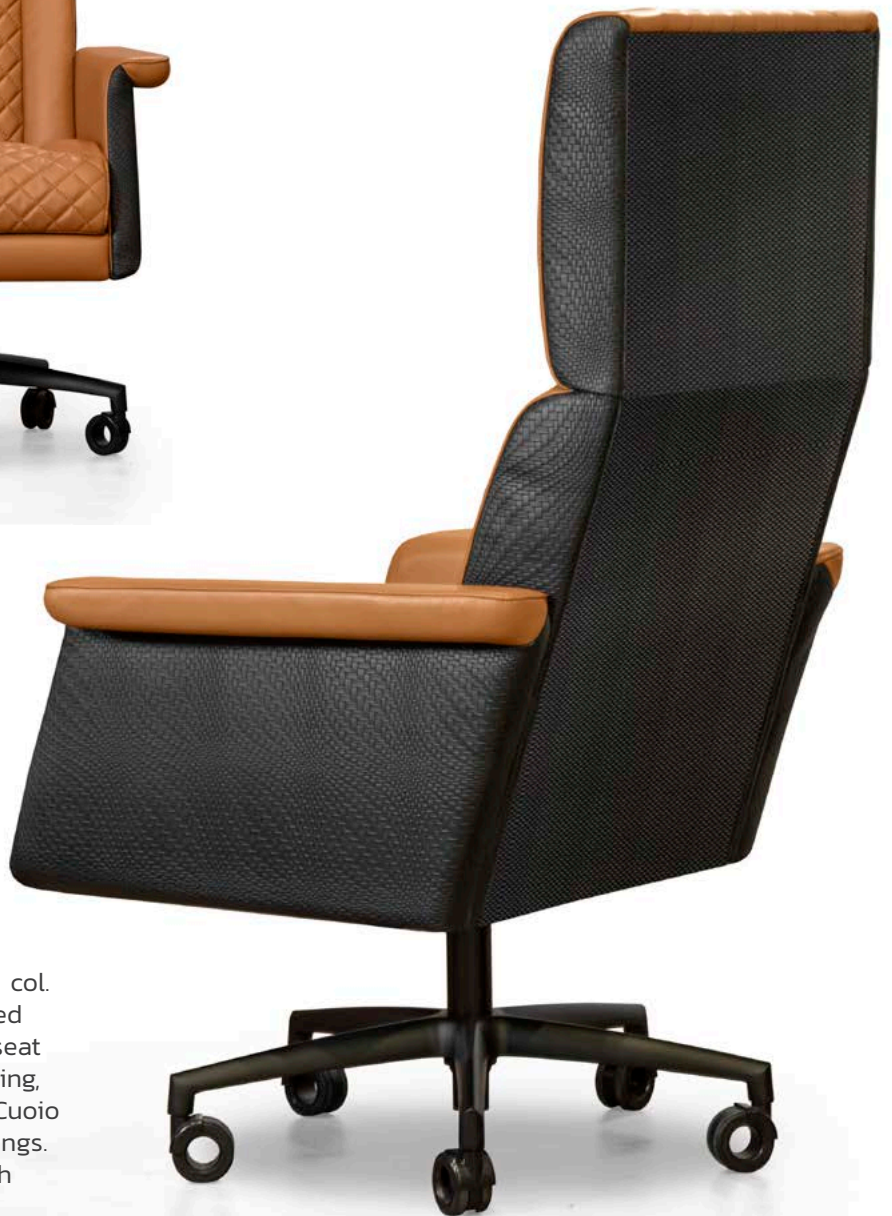

CADEO

CADEO PRESIDENT CHAIR

Internal upholstery in leather Daino col. Whiskey, with canneté and embossed TL logo on headrest, backrest and seat with matelassé, tone on tone stitching, sides with "Bricks" printed leather Cuoio col. Pure Black, tone on tone stitchings. Outback in carbon fiber glossy finish and metal base with Black wheels, adjustable height mechanism & oscillating mechanism, col. matt Black.