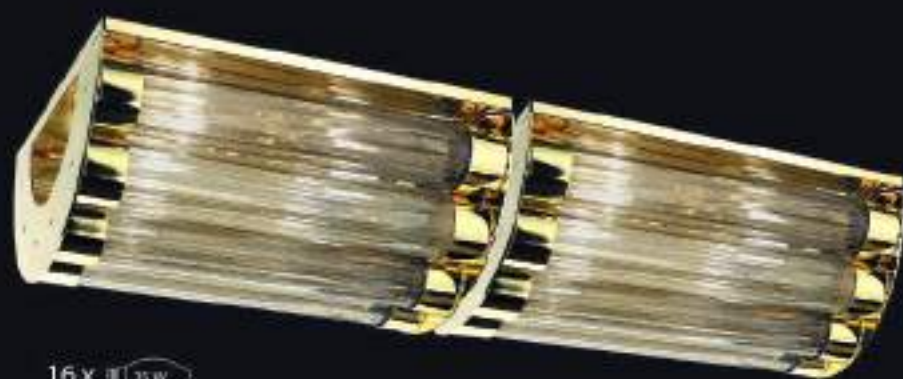

8 Luci/Lights H 180 cm - Ø 90 cm

12 Luci/Lights H 180 cm - Ø 100 cm

3 - 5 - 6
Luci/Lights

Flambeaux

3 Luci/Lights H 50 cm - Ø 45 cm

5 Luci/Lights H 50 cm - Ø 50 cm

6 Luci/Lights H 50 cm - Ø 55 cm

Lumetto

H 40 cm - Ø 30 cm

H 30 cm - Ø 20 cm

TORCERA

1 Luce/Light
H 95 cm - Ø 38 cm
1 x  40 W
60 W

DECO'

4 Luci/Lights
H 100 cm - Ø 43 cm
4 x  40 W
60 W

DECO' GOLD

8 Luci/Lights
H 100 cm - Ø 43 cm
8 x  40 W
60 W