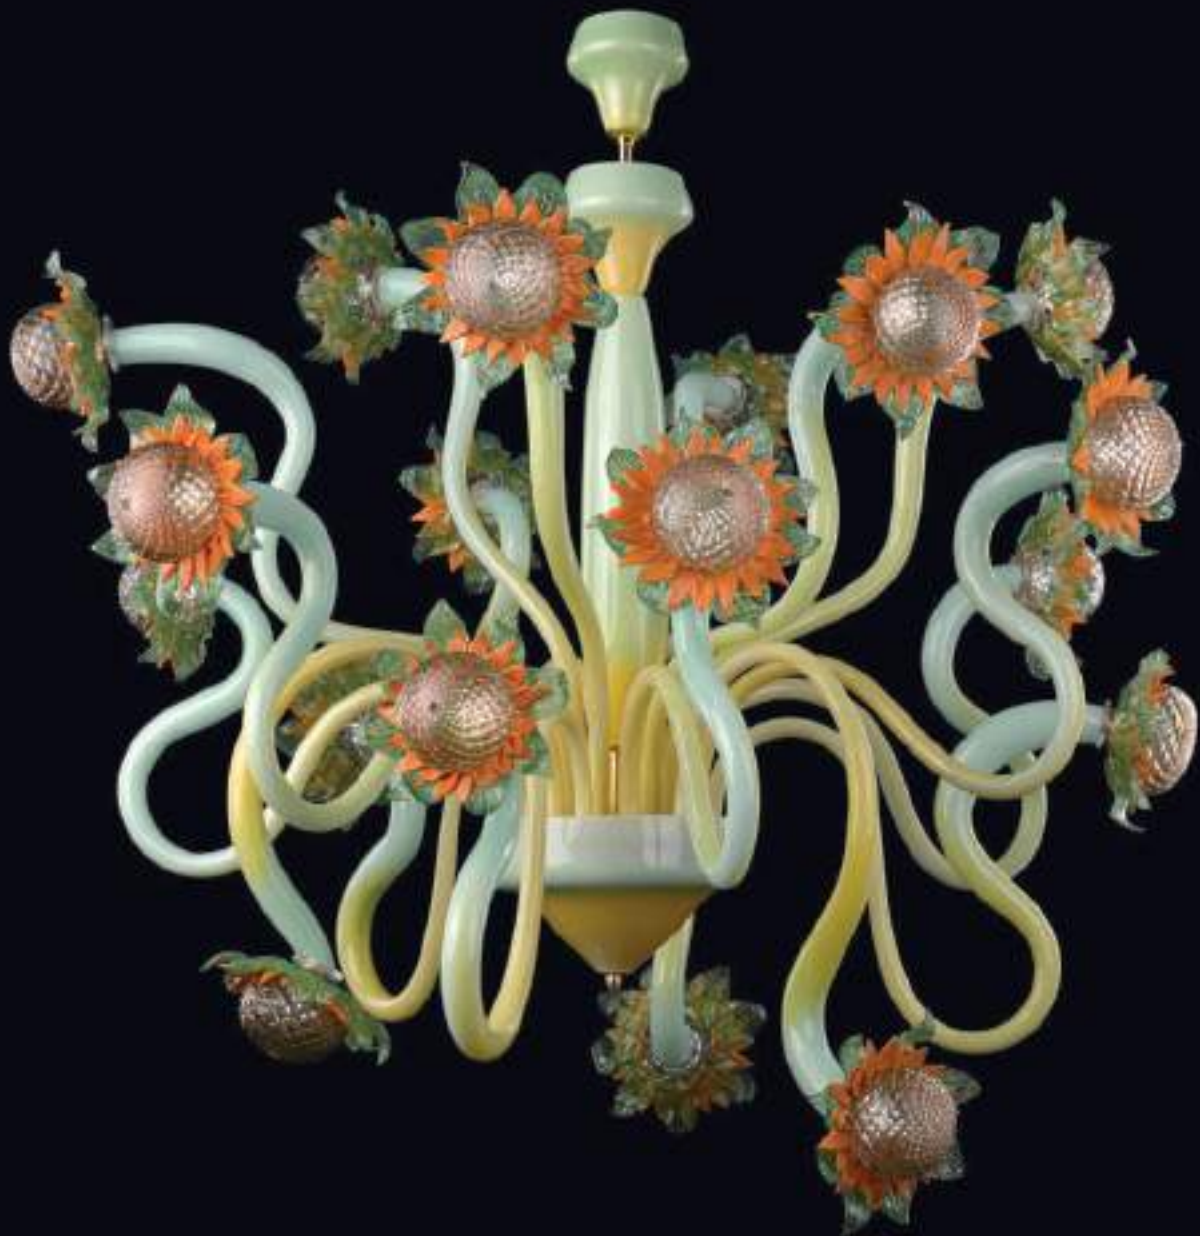

3 Luci/Lights H 70 cm - Ø 55 cm
5 Luci/Lights H 85 cm - Ø 70 cm
6 Luci/Lights H 100 cm - Ø 80 cm
8 Luci/Lights H 105 cm - Ø 85 cm
12 Luci/Lights H 110 cm - Ø 85 cm

1 - 2 - 3
Luci/Lights

Appliques

1 Luce/Light H 45 cm - Ø 12 cm
2 Luci/Lights H 45 cm - Ø 40 cm
3 Luci/Lights H 45 cm - Ø 50 cm

6 - 8 - 12
Luci/Lights

Piantane

6 Luci/Lights H 180 cm - Ø 80 cm
8 Luci/Lights H 180 cm - Ø 85 cm
12 Luci/Lights H 180 cm - Ø 85 cm

3 - 5 - 6
Luci/Lights

Flambeaux

3 Luci/Lights H 50 cm - Ø 45 cm
5 Luci/Lights H 50 cm - Ø 50 cm
6 Luci/Lights H 50 cm - Ø 55 cm

Lumetto

H 40 cm - Ø 30 cm
H 30 cm - Ø 20 cm

VAN GOGH

18 Luci/Lights
H 100 cm - Ø 100 cm
18 x 

Lampadari

3 Luci/Lights H 60 cm - Ø 55 cm
5 Luci/Lights H 75 cm - Ø 70 cm
6 Luci/Lights H 85 cm - Ø 80 cm
8 Luci/Lights H 95 cm - Ø 90 cm
12 Luci/Lights H 100 cm - Ø 95 cm

1 - 2 - 3 - 8
Luci/Lights

Appliques

1 Luce/Light H 45 cm - Ø 12 cm
2 Luci/Lights H 45 cm - Ø 40 cm
3 Luci/Lights H 45 cm - Ø 50 cm
8 Luci/Lights H 53 cm - Ø 60 cm

6 - 8 - 12 - 18
Luci/Lights

Piantane

6 Luci/Lights H 180 cm - Ø 80 cm
8 Luci/Lights H 180 cm - Ø 90 cm
12 Luci/Lights H 180 cm - Ø 90 cm
18 Luci/Lights H 180 cm - Ø 100 cm