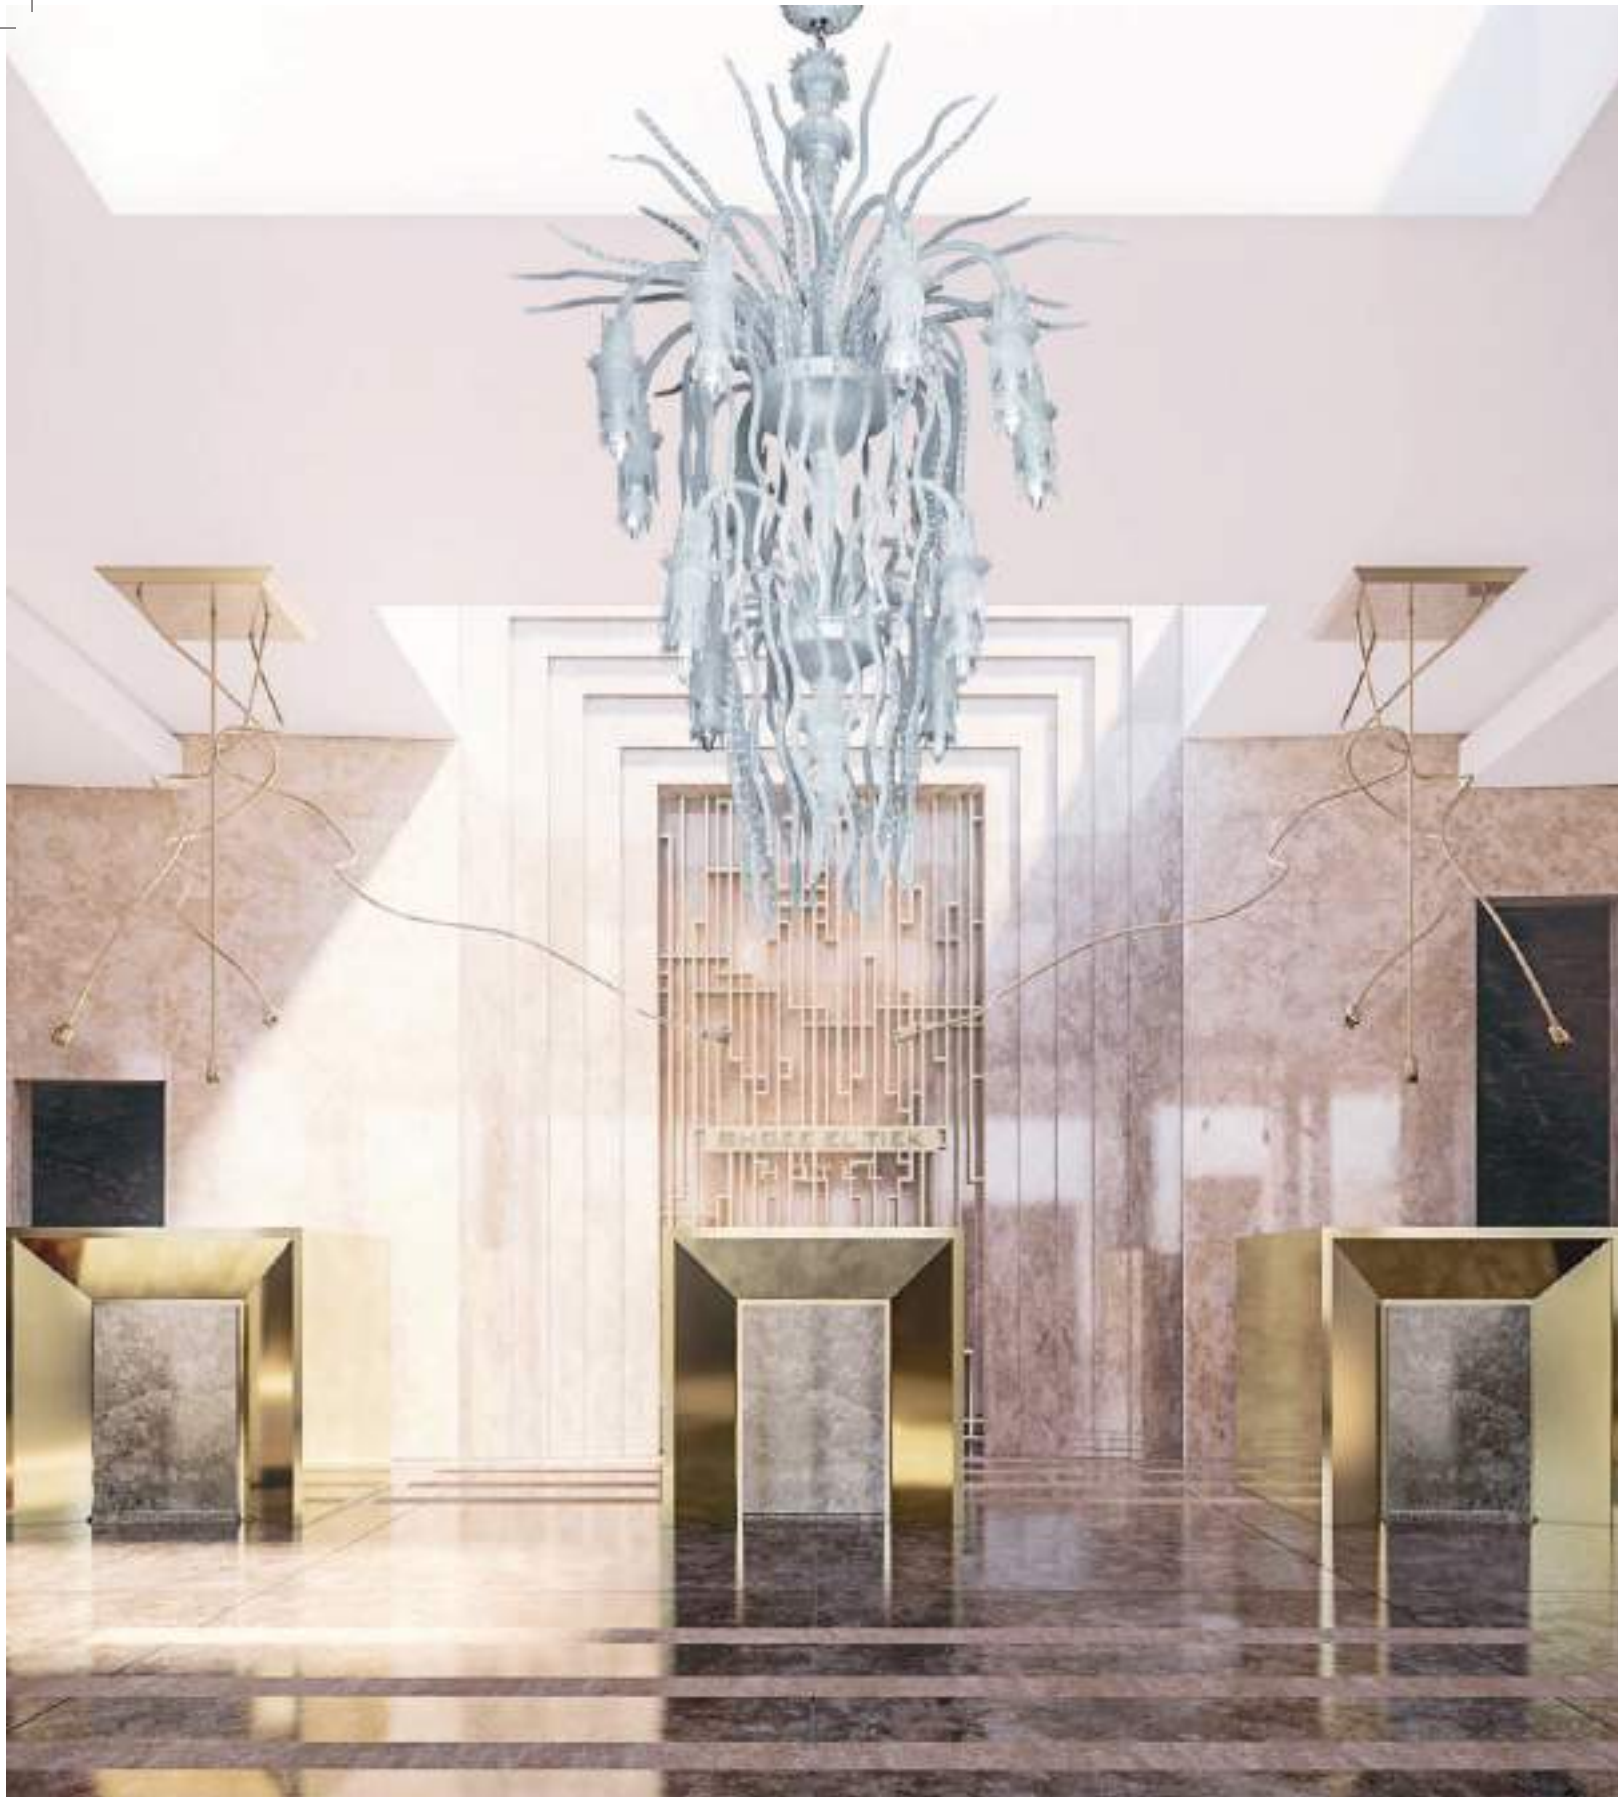

3 - 5 - 6
Luci/Lights

Flambeaux

3 Luci/Lights H 50 cm - Ø 45 cm
5 Luci/Lights H 50 cm - Ø 50 cm
6 Luci/Lights H 50 cm - Ø 55 cm

Lumetto

H 40 cm - Ø 30 cm
H 30 cm - Ø 20 cm

SIRIO

8 Luci/Lights
H 60 cm - Ø 55 cm
8 x 

Appliques
3 Luci/Lights H 45 cm - Ø 50 cm
5 Luci/Lights H 45 cm - Ø 50 cm

UNIVERSO

8 Luci/Lights
H 60 cm - Ø 60 cm
8 x 

SOSPIRO

18 Luci/Lights
H 110 cm - Ø 110 cm

STALATTITE

8 + 4 Luci/Lights
 H 210 cm - Ø 130 cm
 12 x  40 W
 60 W
 80 LED 

Lampadari

1 - 2 - 3
 Luci/Lights

Appliques

1 Luce/Light H 80 cm - Ø 45 cm
 2 Luci/Lights H 80 cm - Ø 55 cm
 3 Luci/Lights H 80 cm - Ø 65 cm

6 - 8 - 12
 Luci/Lights

Piantane

6 Luci/Lights H 180 cm - Ø 80 cm
 8 Luci/Lights H 180 cm - Ø 90 cm
 12 Luci/Lights H 180 cm - Ø 100 cm

3 - 5 - 6
 Luci/Lights

Flambeaux

3 Luci/Lights H 60 cm - Ø 45 cm
 5 Luci/Lights H 60 cm - Ø 50 cm
 6 Luci/Lights H 60 cm - Ø 55 cm

PRESTIGE

18 Luci/Lights
H 80 cm - Ø 90 cm
18 x 

Lampadari
12 Luci/Lights H 80 cm - Ø 90 cm