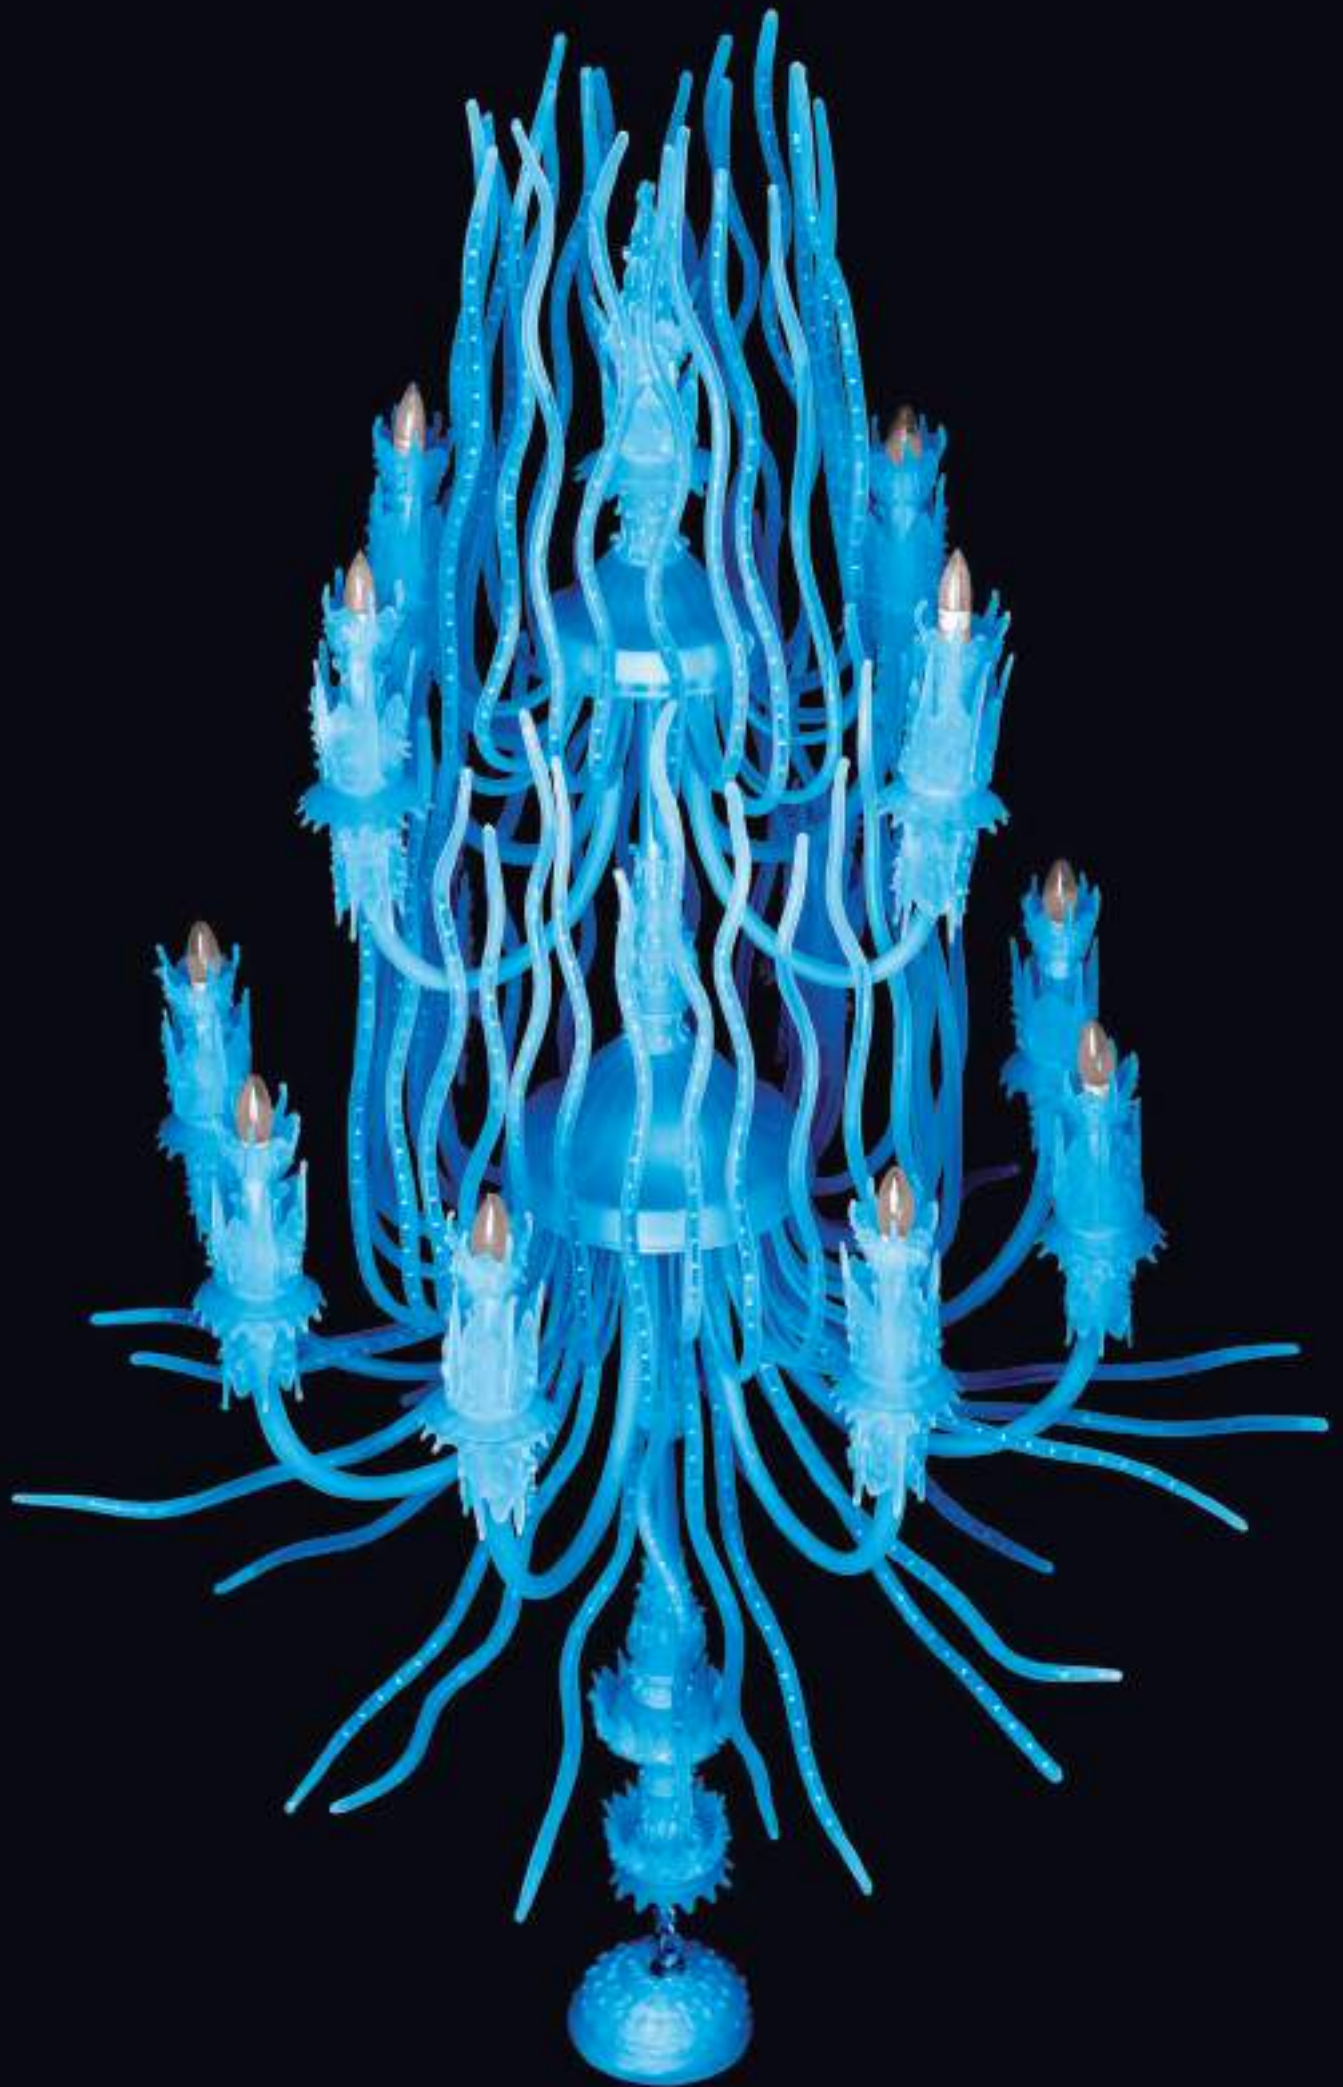

Lampadari

1 - 2 - 3
 Luci/Lights

Appliques

1 Luce/Light H 80 cm - Ø 45 cm
 2 Luci/Lights H 80 cm - Ø 55 cm
 3 Luci/Lights H 80 cm - Ø 65 cm

6 - 8 - 12
 Luci/Lights

Piantane

6 Luci/Lights H 180 cm - Ø 80 cm
 8 Luci/Lights H 180 cm - Ø 90 cm
 12 Luci/Lights H 180 cm - Ø 100 cm

3 - 5 - 6
 Luci/Lights

Flambeaux

3 Luci/Lights H 60 cm - Ø 45 cm
 5 Luci/Lights H 60 cm - Ø 50 cm
 6 Luci/Lights H 60 cm - Ø 55 cm

PRESTIGE

18 Luci/Lights
H 80 cm - Ø 90 cm
18 x 

Lampadari
12 Luci/Lights H 80 cm - Ø 90 cm