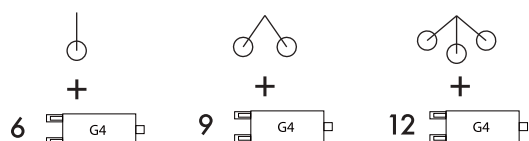

3 - 5 - 6
Luci/Lights

Flambeaux
3 Luci/Lights H 50 cm - Ø 45 cm
5 Luci/Lights H 50 cm - Ø 50 cm
6 Luci/Lights H 50 cm - Ø 55 cm

Lumetto
H 40 cm - Ø 30 cm
H 30 cm - Ø 20 cm

ATOLLO

6 x
16 x

Lampadari

3 Luci/Lights H 60 cm - Ø 55 cm
5 Luci/Lights H 75 cm - Ø 70 cm
6 Luci/Lights H 85 cm - Ø 80 cm
8 Luci/Lights H 95 cm - Ø 90 cm
12 Luci/Lights H 110 cm - Ø 100 cm