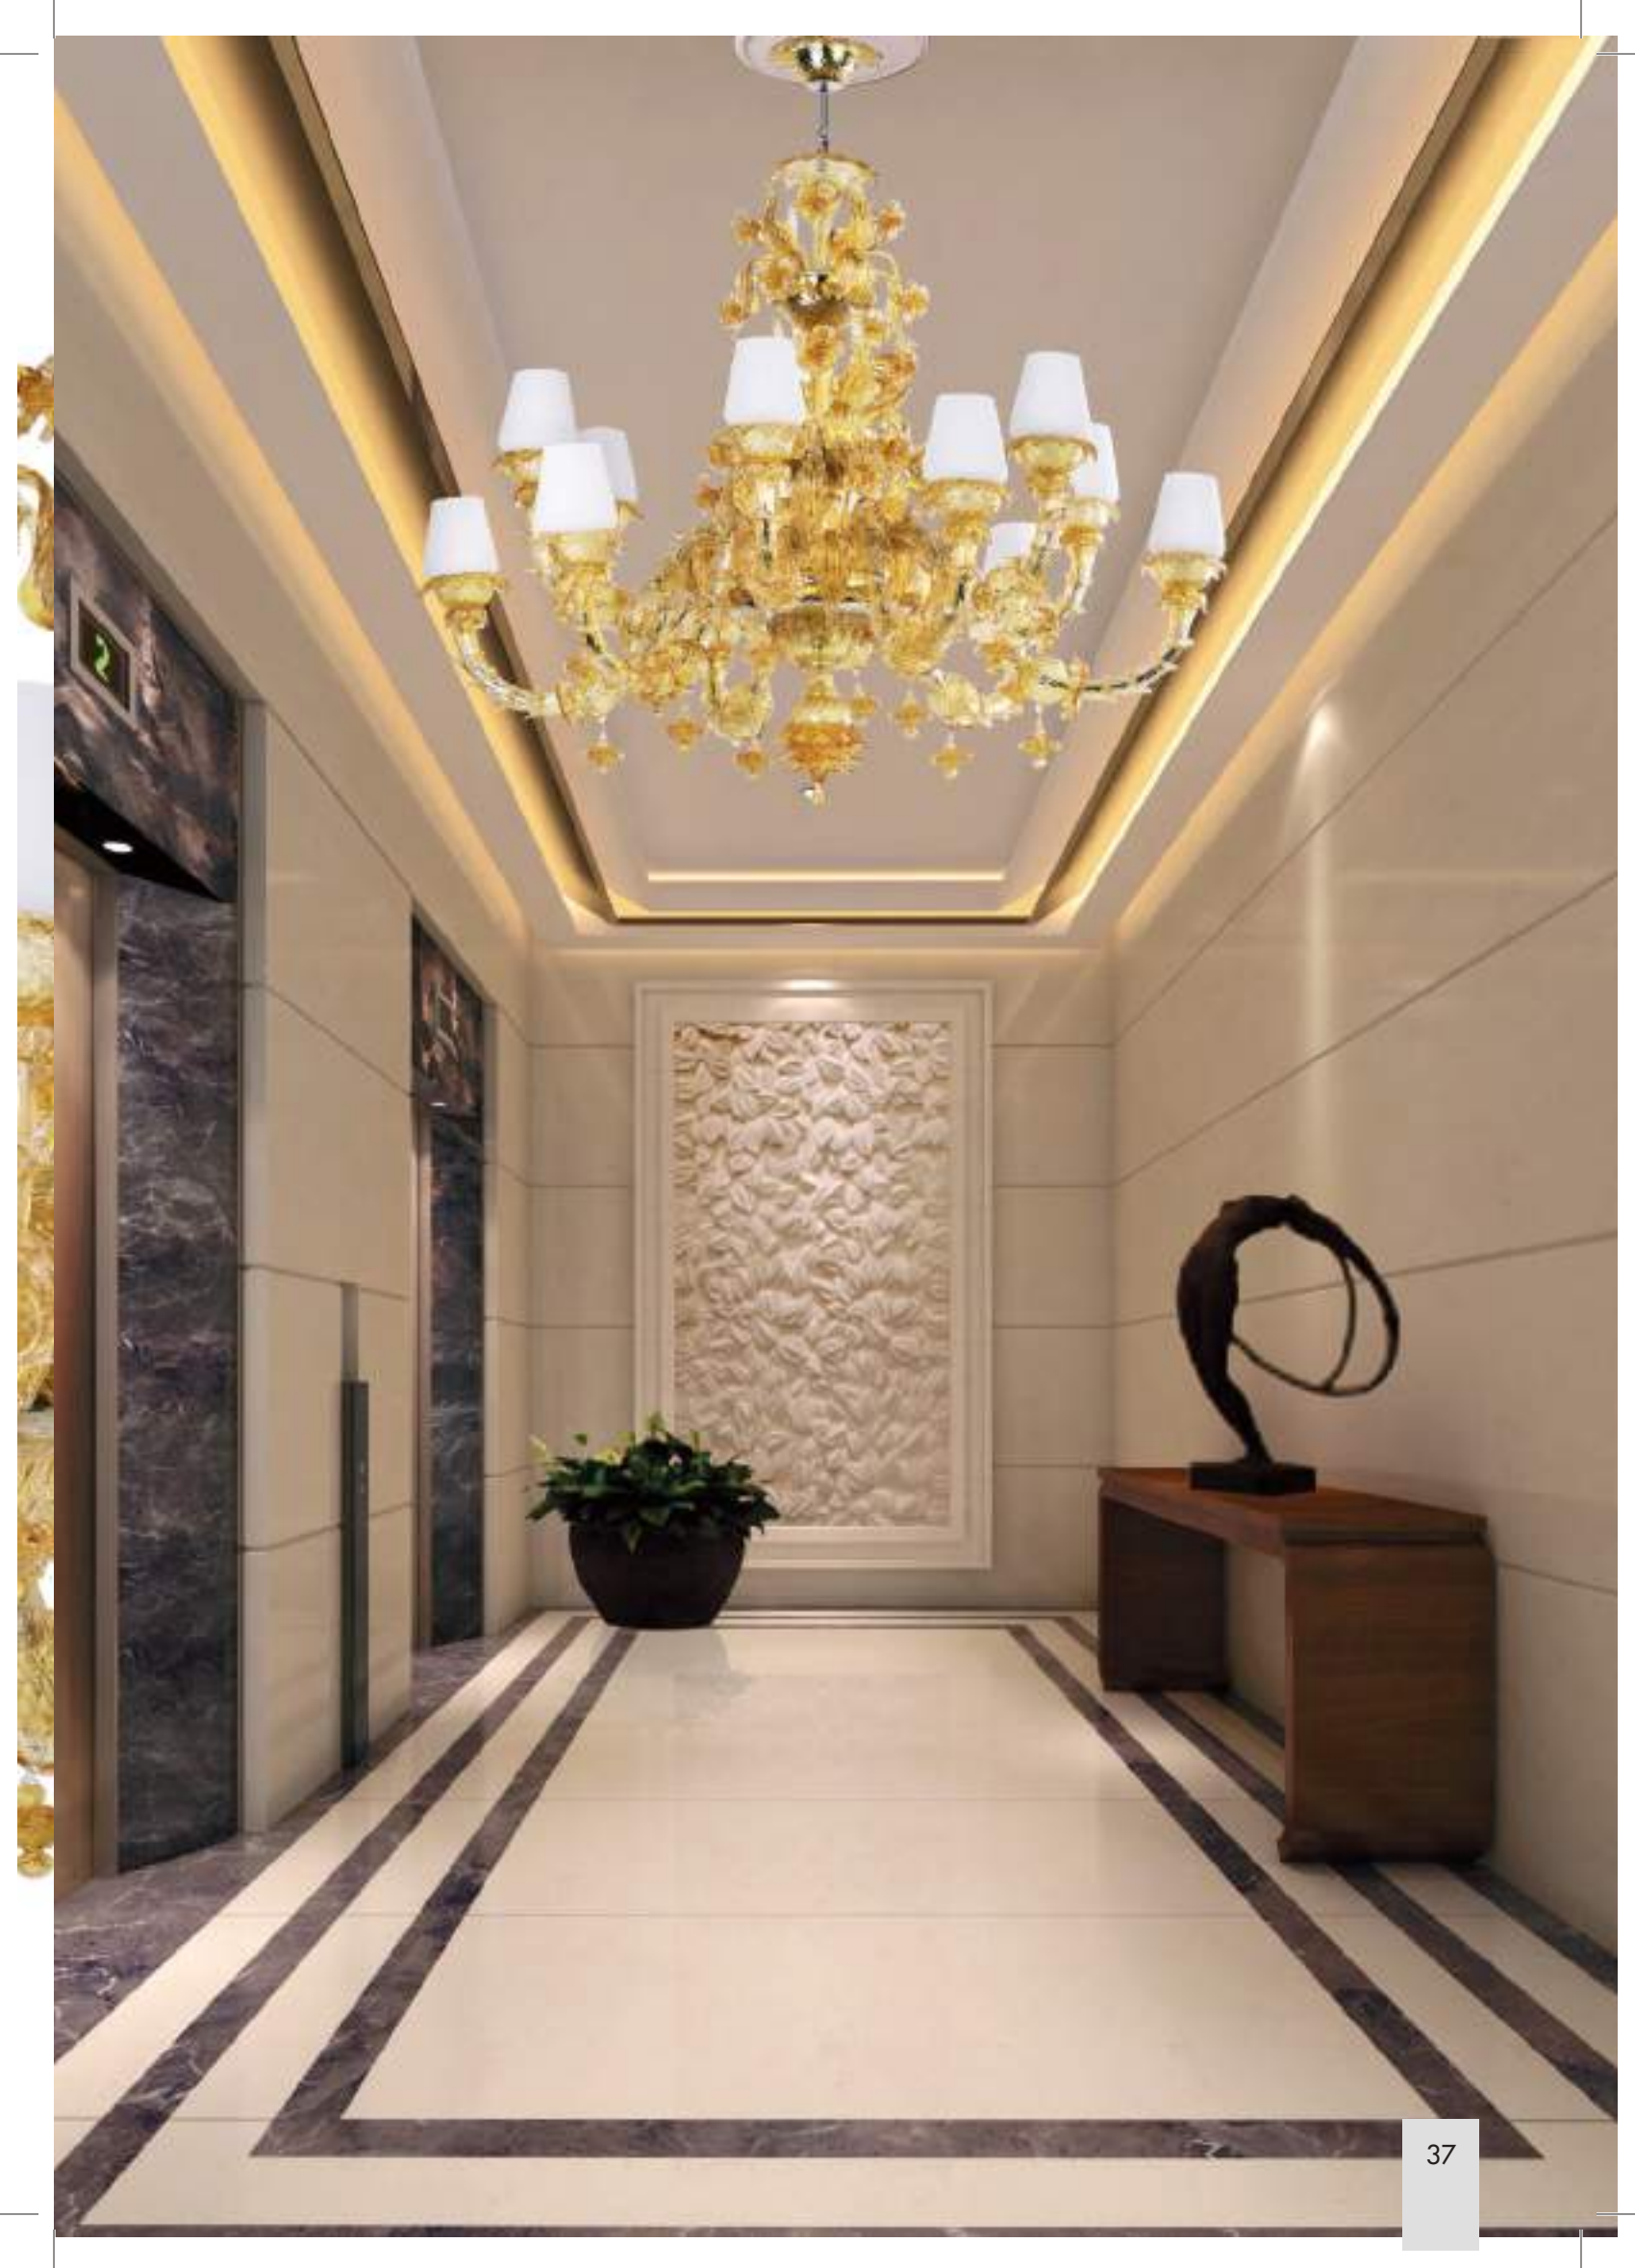

3 - 5 - 6
Luci/Lights

Flambeaux

3 Luci/Lights H 50 cm - Ø 45 cm
5 Luci/Lights H 50 cm - Ø 50 cm
6 Luci/Lights H 50 cm - Ø 55 cm

Lumetto

H 40 cm - Ø 30 cm
H 30 cm - Ø 20 cm

RENOIR

12 Luci/Lights G9 Led
H 100 cm - Ø 120 cm